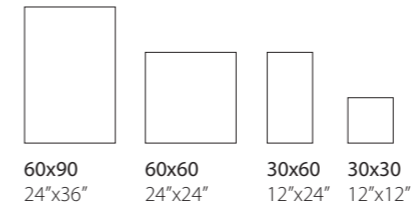

Calibrated in variegated shading tones and effects, Chantilly consists of a wide range of formats and finishes to coordinate with character with the contemporary interior design world and adapt to any design requirement.

A range of 3 colors available on the 60x90 - 60x60 - 30x60 - 30x30 formats in 9mm and 20mm thicknesses, for visual continuity between floors in indoor and outdoor spaces.

Calibrée dans les tons et les différents effets d'ombrage, Chantilly est composée d'une large gamme de formats et de finitions pour se coordonner avec le caractère de l'univers contemporain de la décoration d'intérieur et s'adapter à toutes les exigences de conception.

Une gamme de 3 couleurs dans les formats 60x90 - 60x60 - 30x60 - 30x30 dans les épaisseurs 9mm et 20mm, pour une continuité visuelle entre les sols intérieurs et extérieurs.

Chantilly ist in verschiedenen Farbtönen und mit unterschiedlichen Schattierungen erhältlich und besteht aus einer breiten Palette von Formaten und Oberflächen, die mit der zeitgenössischen Welt der Inneneinrichtung harmonisieren und sich an jeden Gestaltungswunsch anpassen.

Eine Palette von 3 Farben in den Größen 60x90 - 60x60 - 30x60 - 30x30 in den Stärken 9mm und 20mm, für eine visuelle Kontinuität zwischen Innen- und Außenböden

9mm Ret. Chipped - NATURALE

9mm Ret. Chipped - GRIP

20mm Ret. Chipped - GRIP